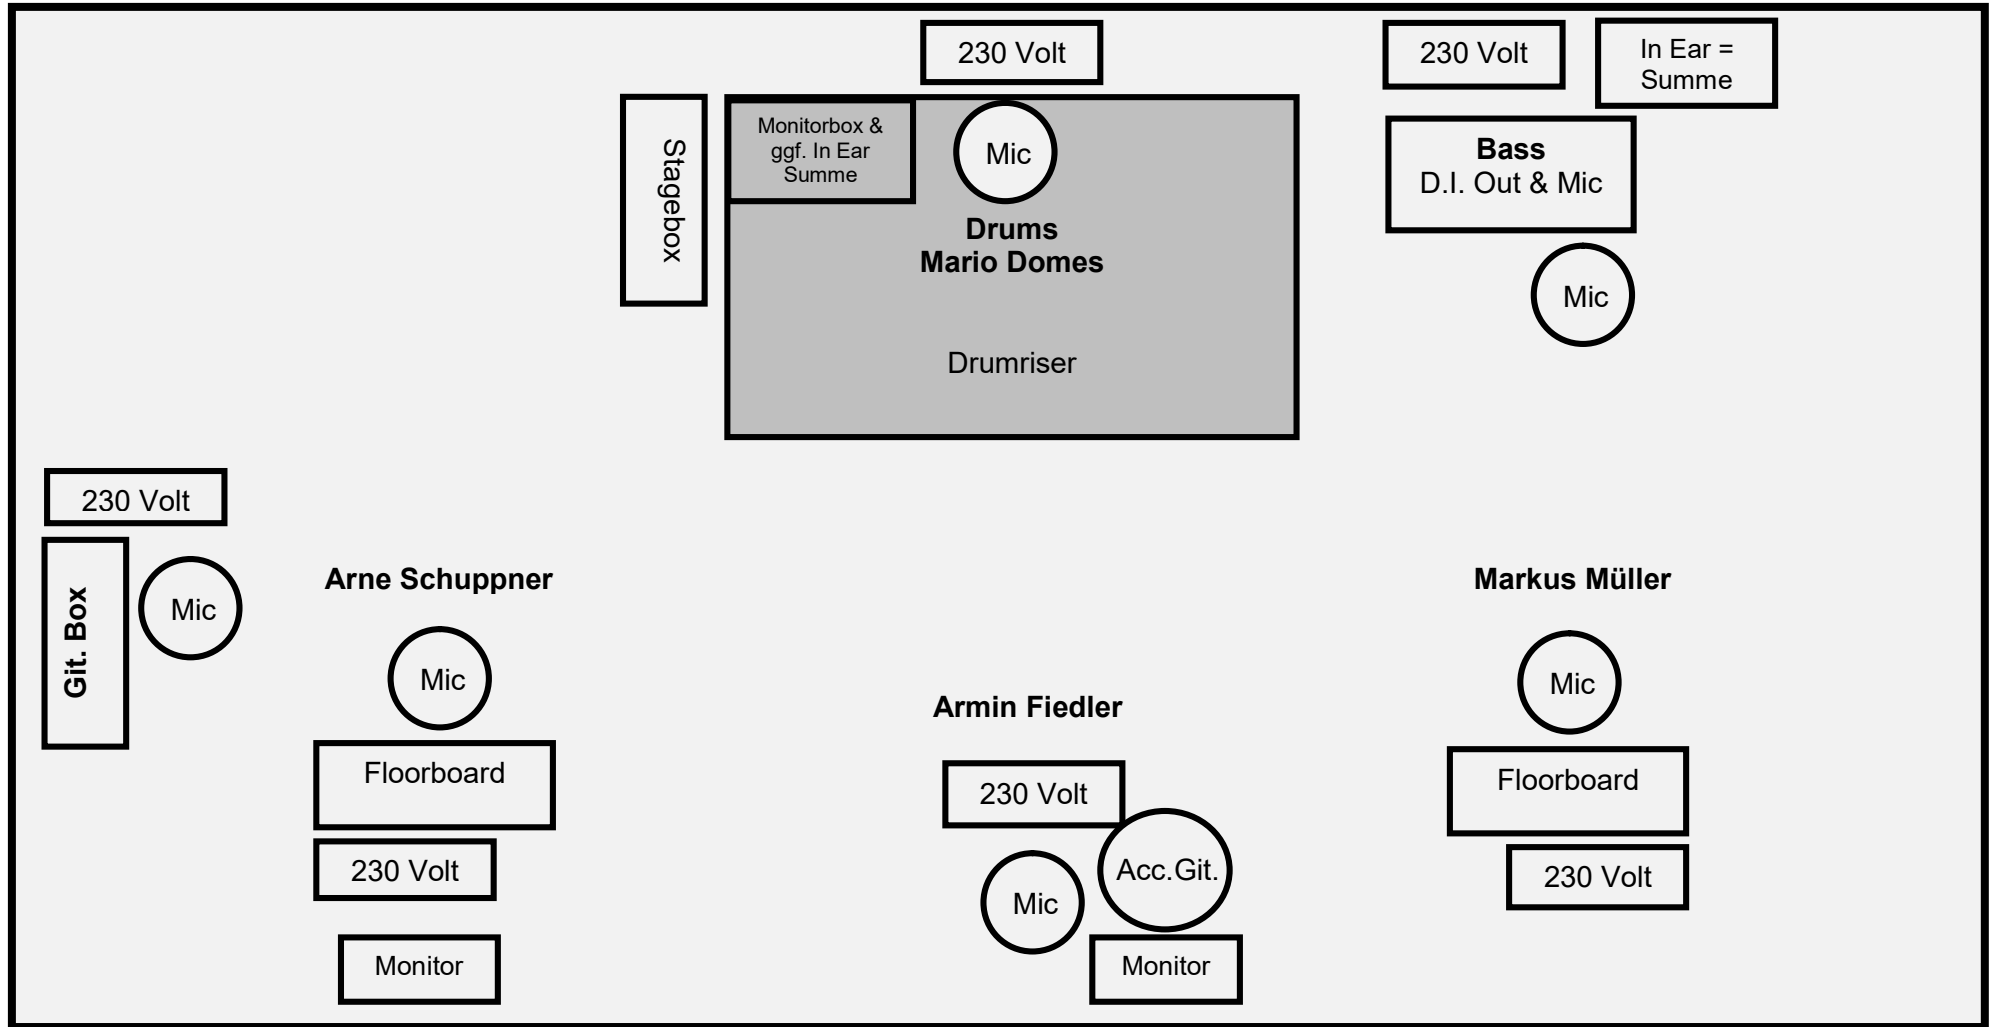

Stageplan Bigfoot 01/2019

	Vocals – Stage Front	Armin Fiedler
	Gitarre, Backing Vocals – Stage links	Arne Schuppner
	Bass, Backing Vocals – Stage rechts	Markus Müller
	Schlagzeug, Backing Vocals – Stage back	Mario Domes