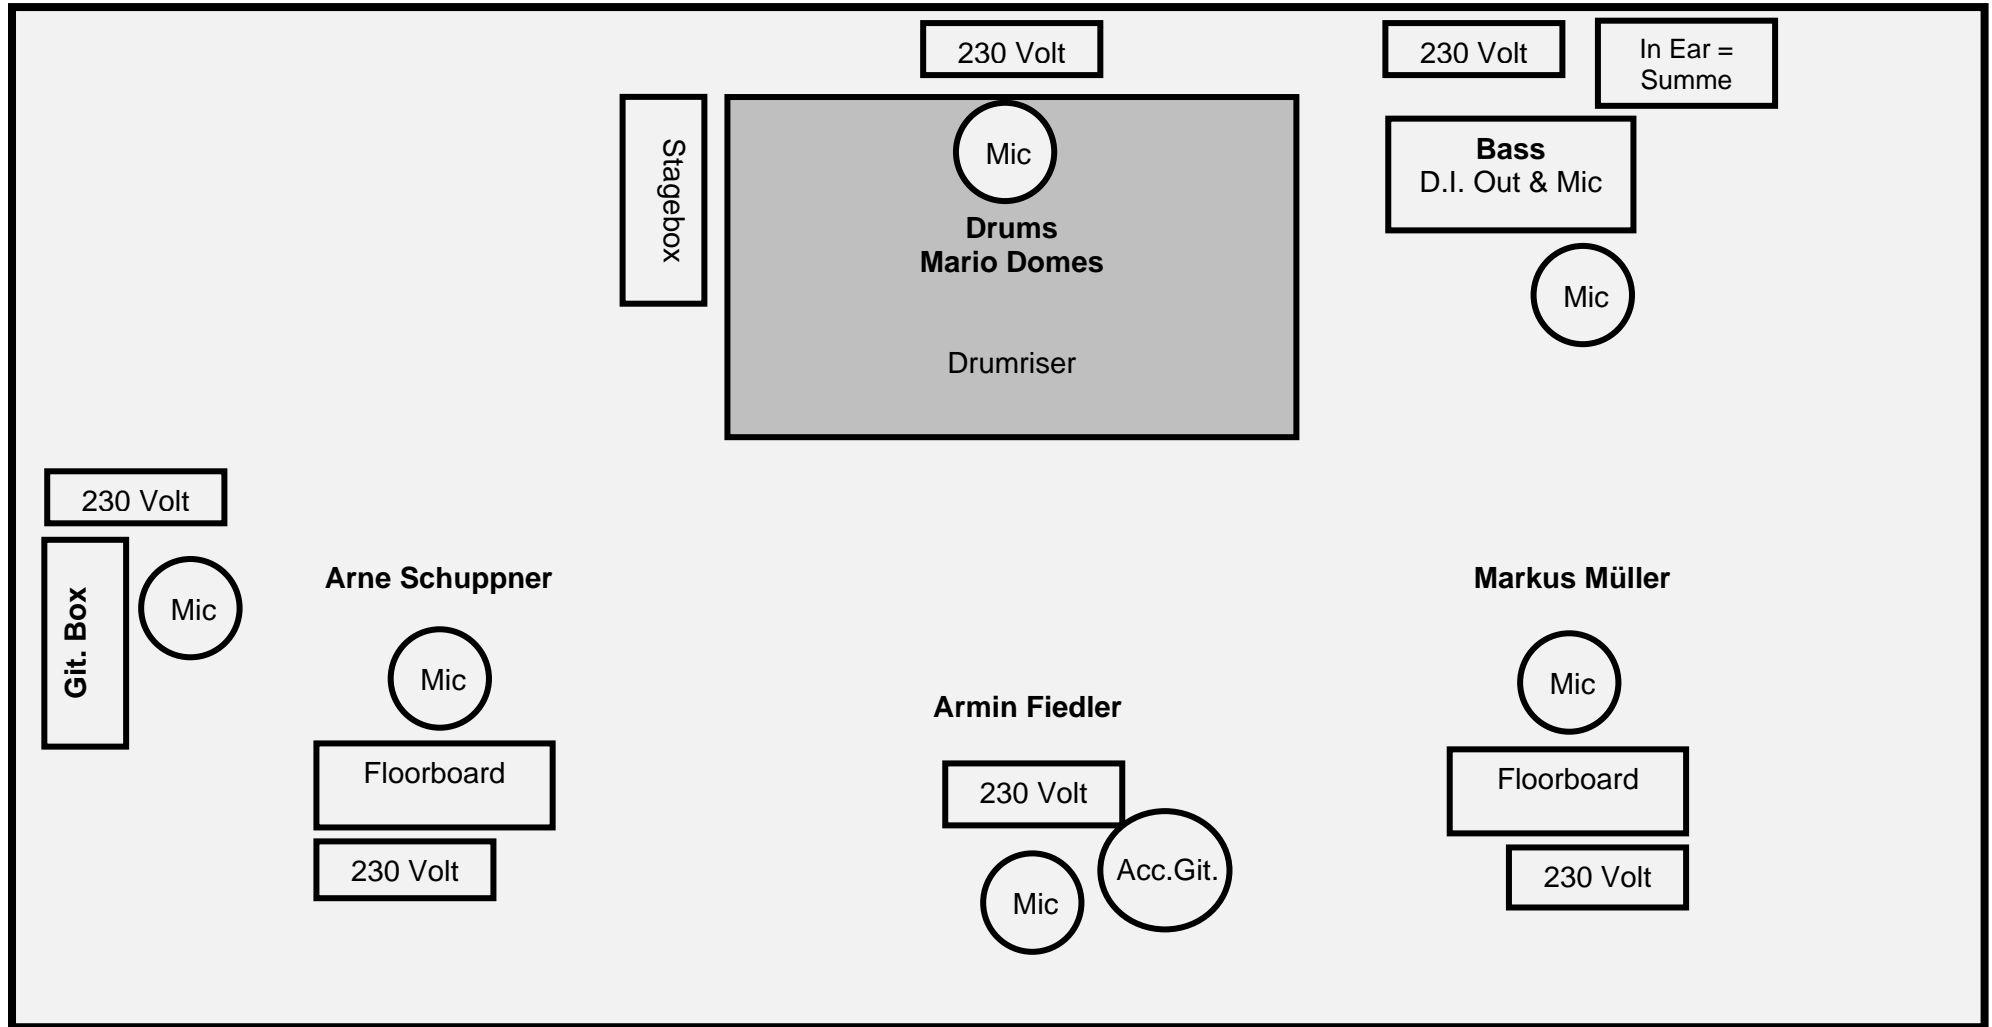

Stageplan Bigfoot 06/2016

	Vocals – Stage Front	Armin Fiedler
	Gitarre, Backing Vocals – Stage links	Arne Schuppner
	Bass, Backing Vocals – Stage rechts	Markus Müller
	Schlagzeug, Backing Vocals – Stage back	Mario Domes